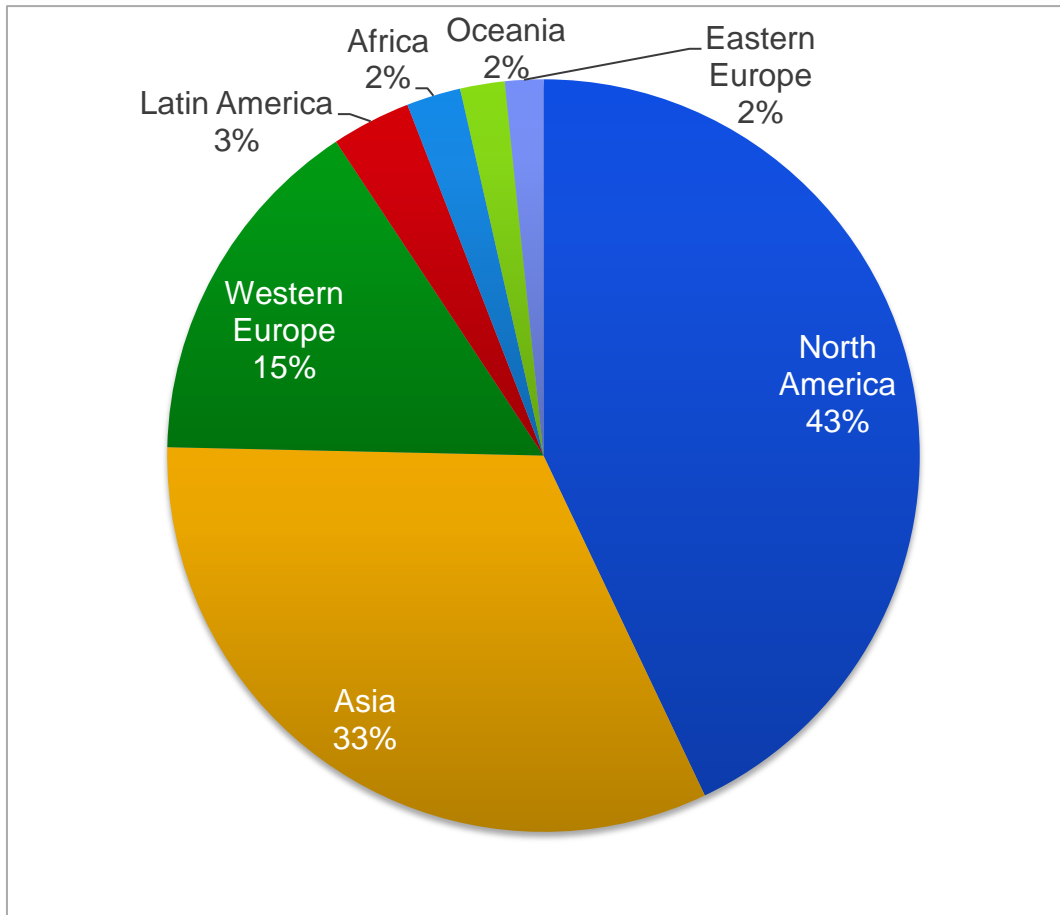

admob^{((()))}

by Google™

Regional Traffic Growth

January 2011

Worldwide: 347% Traffic Growth in 2010

Traffic Distribution By Region

2010 Growth Rate

North America	266%
Asia	564%
Western Europe	471%
Latin America	256%
Africa	81%
Oceania	363%
Eastern Europe	249%

North America: 266% Traffic Growth in 2010

Traffic Distribution By Country

2010 Growth Rate

United States	266%
Canada	264%

Asia: 564% Traffic Growth in 2010

Traffic Distribution By Country

Source: AdMob Network, Dec 2010

2010 Growth Rate

India	566%
South Korea	5139%
Japan	1199%
China	1460%
Indonesia	148%
Singapore	1429%
Thailand	1087%
Vietnam	377%
Hong Kong	977%
Saudi Arabia	198%

Google Confidential and Proprietary

Western Europe: 471% Traffic Growth in 2010

Traffic Distribution By Country

Source: AdMob Network, Dec 2010

2010 Growth Rate

United Kingdom	570%
France	515%
Germany	515%
Netherlands	850%
Italy	418%
Spain	713%
Sweden	927%
Switzerland	556%
Austria	575%
Denmark	978%