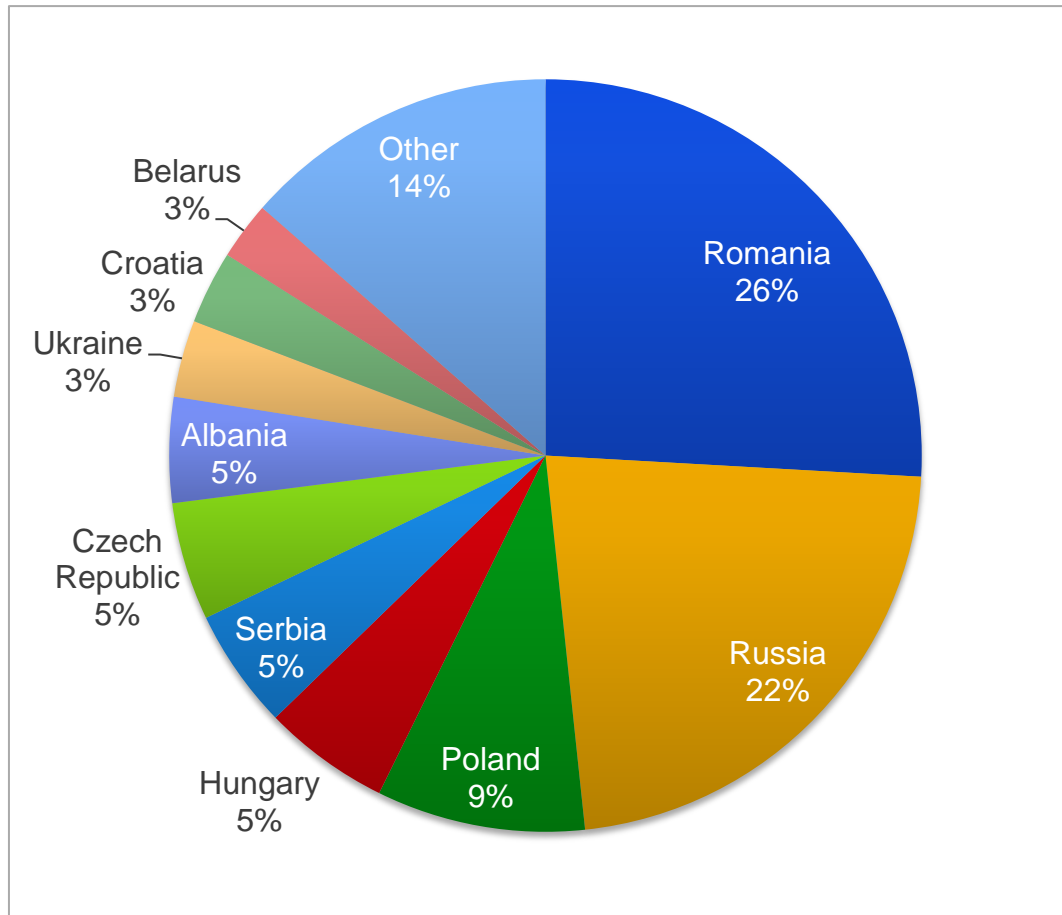

Google Confidential and Proprietary

Africa: 81% Traffic Growth in 2010

Traffic Distribution By Country

Source: AdMob Network, Dec 2010

2010 Growth Rate

Nigeria	133%
South Africa	-8%
Egypt	174%
Libya	0%
Sudan	2466%
Ghana	287%
Kenya	12%
Morocco	414%
Tanzania	69%
Tunisia	369%

Google Confidential and Proprietary

Oceania: 363% Traffic Growth in 2010

Traffic Distribution By Country

2010 Growth Rate

Australia	356%
New Zealand	454%

Eastern Europe: 249% Traffic Growth in 2010

Traffic Distribution By Country

Source: AdMob Network, Dec 2010

2010 Growth Rate

Romania	99%
Russia	506%
Poland	318%
Hungary	382%
Serbia	224%
Czech Republic	284%
Albania	5702%
Ukraine	301%
Croatia	276%
Belarus	1713%

Google Confidential and Proprietary