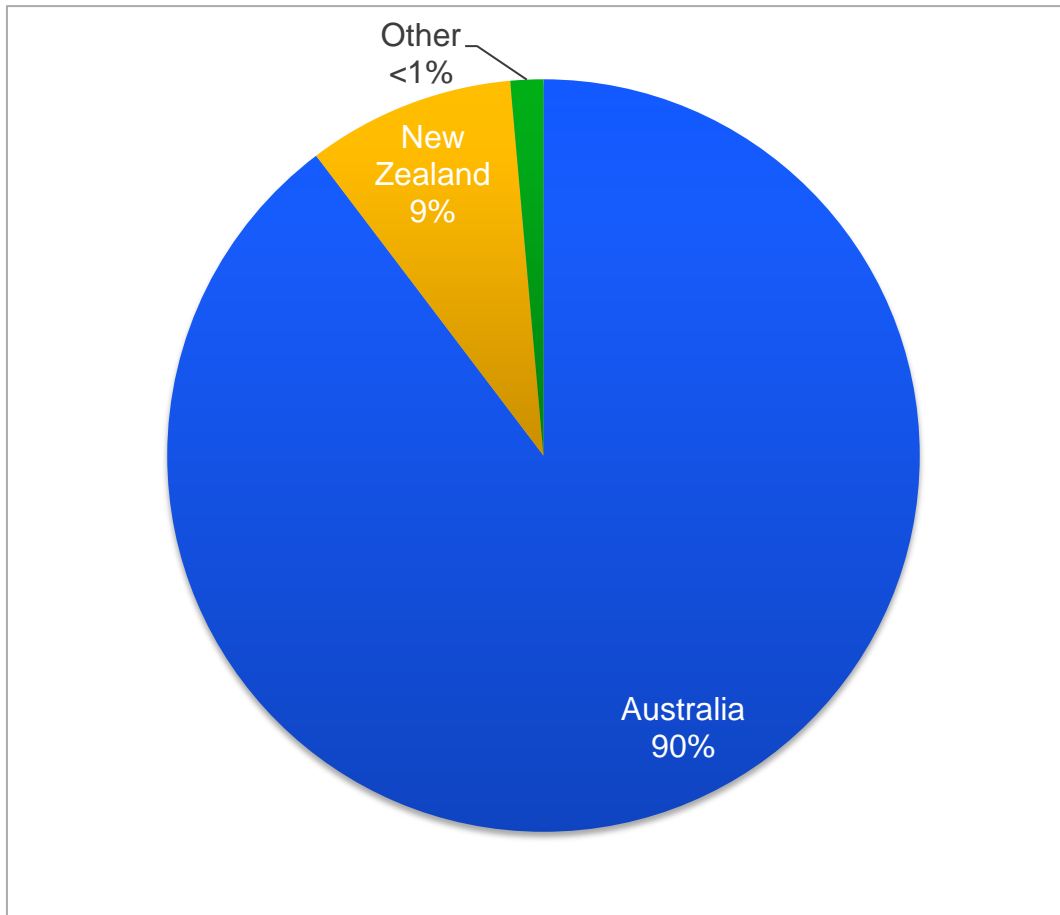

Traffic Distribution By Country

Source: AdMob Network, Dec 2010

2010 Growth Rate

United Kingdom	570%
France	515%
Germany	515%
Netherlands	850%
Italy	418%
Spain	713%
Sweden	927%
Switzerland	556%
Austria	575%
Denmark	978%

Google Confidential and Proprietary

Latin America: 256% Traffic Growth in 2010

Traffic Distribution By Country

Source: AdMob Network, Dec 2010

2010 Growth Rate

Mexico	140%
Brazil	1251%
Argentina	401%
Costa Rica	230%
Puerto Rico	310%
Chile	460%
Colombia	435%
Venezuela	228%
Peru	186%
Ecuador	140%

Google Confidential and Proprietary

Africa: 81% Traffic Growth in 2010

Traffic Distribution By Country

Source: AdMob Network, Dec 2010

2010 Growth Rate

Nigeria	133%
South Africa	-8%
Egypt	174%
Libya	0%
Sudan	2466%
Ghana	287%
Kenya	12%
Morocco	414%
Tanzania	69%
Tunisia	369%

Google Confidential and Proprietary

Oceania: 363% Traffic Growth in 2010

Traffic Distribution By Country

2010 Growth Rate

Australia	356%
New Zealand	454%

Eastern Europe: 249% Traffic Growth in 2010

Traffic Distribution By Country