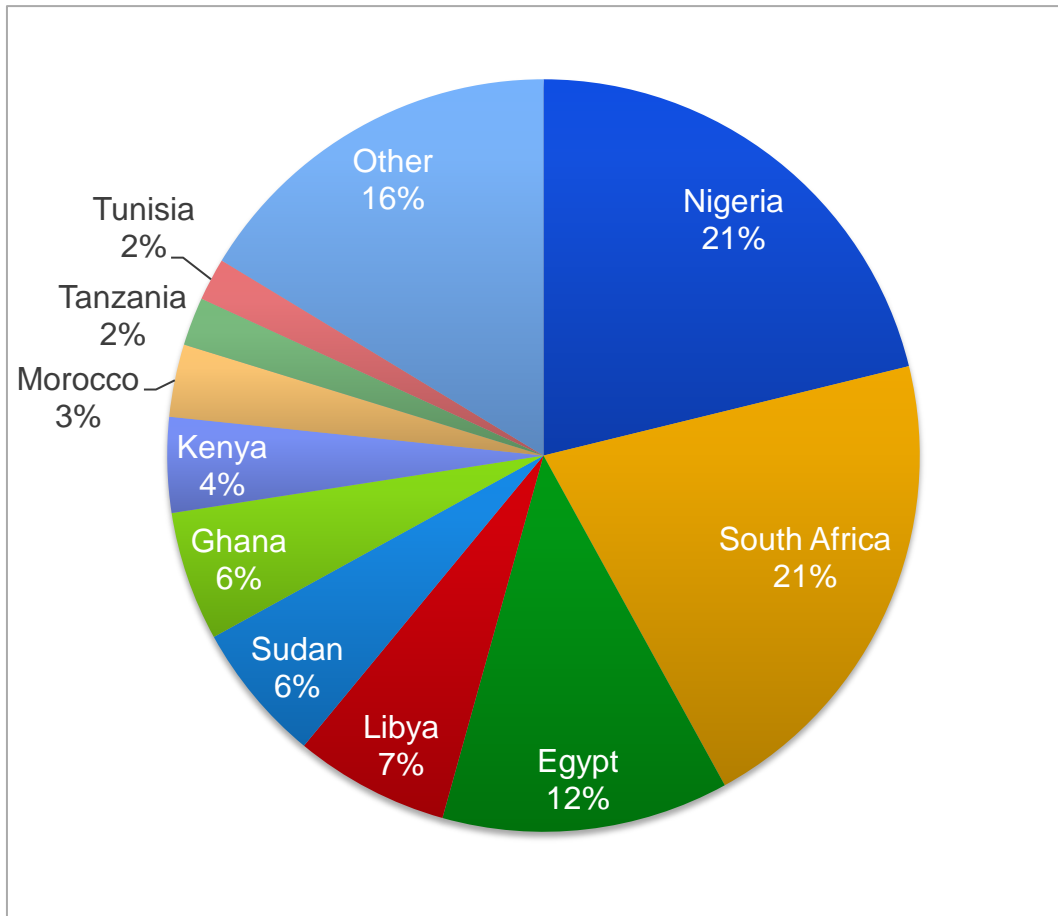

Traffic Distribution By Country

Source: AdMob Network, Dec 2010

2010 Growth Rate

United Kingdom	570%
France	515%
Germany	515%
Netherlands	850%
Italy	418%
Spain	713%
Sweden	927%
Switzerland	556%
Austria	575%
Denmark	978%

Google Confidential and Proprietary

Latin America: 256% Traffic Growth in 2010

Traffic Distribution By Country

Source: AdMob Network, Dec 2010

2010 Growth Rate

Mexico	140%
Brazil	1251%
Argentina	401%
Costa Rica	230%
Puerto Rico	310%
Chile	460%
Colombia	435%
Venezuela	228%
Peru	186%
Ecuador	140%

Google Confidential and Proprietary

Africa: 81% Traffic Growth in 2010

Traffic Distribution By Country

Source: AdMob Network, Dec 2010

2010 Growth Rate

Nigeria	133%
South Africa	-8%
Egypt	174%
Libya	0%
Sudan	2466%
Ghana	287%
Kenya	12%
Morocco	414%
Tanzania	69%
Tunisia	369%