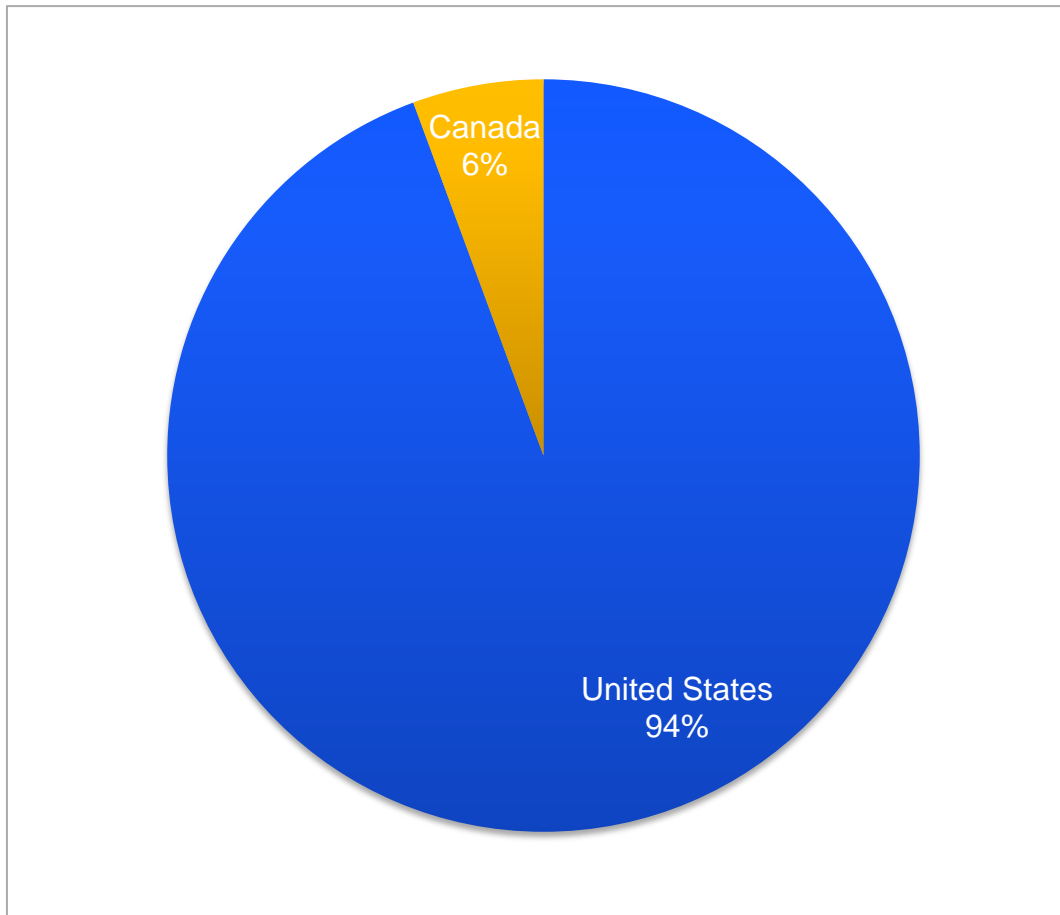

admob^{((()))}

by Google™

Regional Traffic Growth

January 2011

Worldwide: 347% Traffic Growth in 2010

Traffic Distribution By Region

2010 Growth Rate

North America	266%
Asia	564%
Western Europe	471%
Latin America	256%
Africa	81%
Oceania	363%
Eastern Europe	249%

North America: 266% Traffic Growth in 2010

Traffic Distribution By Country

2010 Growth Rate

United States	266%
Canada	264%

Asia: 564% Traffic Growth in 2010

Traffic Distribution By Country

Source: AdMob Network, Dec 2010

2010 Growth Rate

India	566%
South Korea	5139%
Japan	1199%
China	1460%
Indonesia	148%
Singapore	1429%
Thailand	1087%
Vietnam	377%
Hong Kong	977%
Saudi Arabia	198%

Google Confidential and Proprietary

Western Europe: 471% Traffic Growth in 2010

Google Confidential and Proprietary

Africa: 81% Traffic Growth in 2010

Traffic Distribution By Country

Source: AdMob Network, Dec 2010

2010 Growth Rate

Nigeria	133%
South Africa	-8%
Egypt	174%
Libya	0%
Sudan	2466%
Ghana	287%
Kenya	12%
Morocco	414%
Tanzania	69%
Tunisia	369%