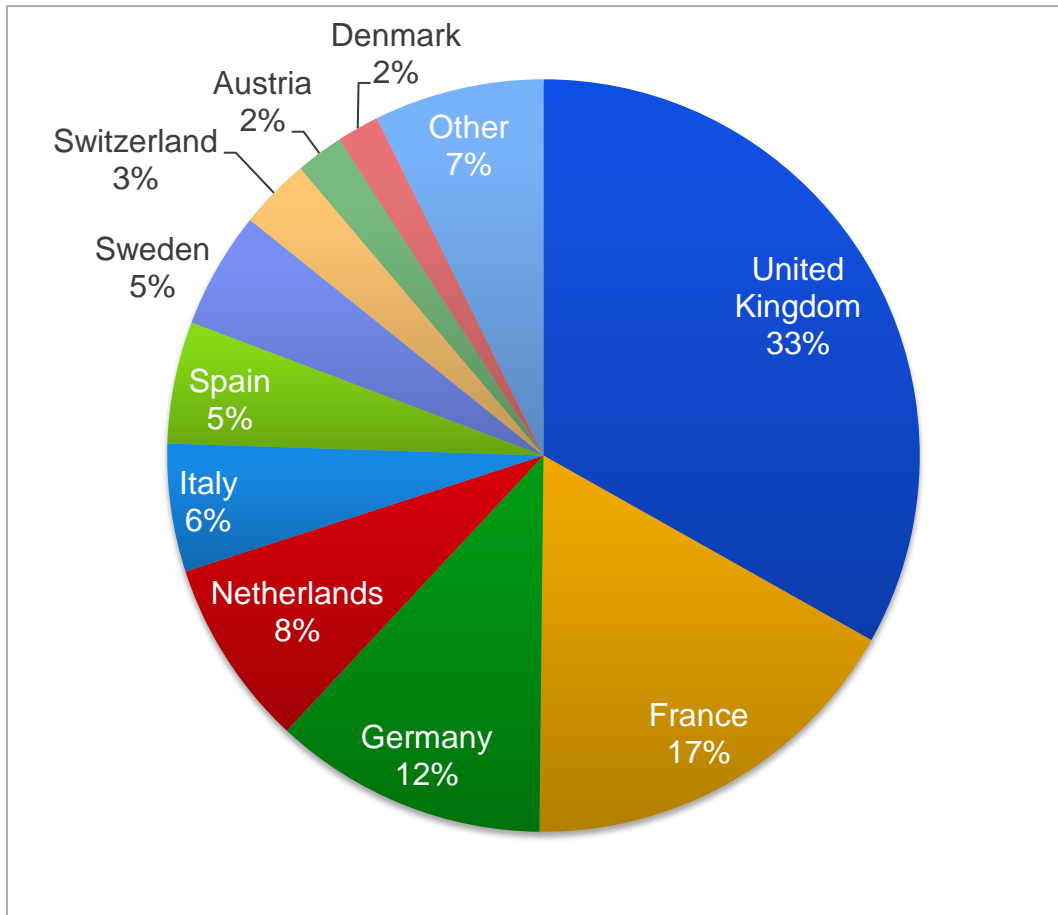

admob^{((()))}

by Google™

Regional Traffic Growth

January 2011

Worldwide: 347% Traffic Growth in 2010

Traffic Distribution By Region

2010 Growth Rate

North America	266%
Asia	564%
Western Europe	471%
Latin America	256%
Africa	81%
Oceania	363%
Eastern Europe	249%

North America: 266% Traffic Growth in 2010

Traffic Distribution By Country

2010 Growth Rate

United States	266%
Canada	264%

Asia: 564% Traffic Growth in 2010

Traffic Distribution By Country

Source: AdMob Network, Dec 2010

2010 Growth Rate

India	566%
South Korea	5139%
Japan	1199%
China	1460%
Indonesia	148%
Singapore	1429%
Thailand	1087%
Vietnam	377%
Hong Kong	977%
Saudi Arabia	198%

Google Confidential and Proprietary

Western Europe: 471% Traffic Growth in 2010

Traffic Distribution By Country

Source: AdMob Network, Dec 2010

2010 Growth Rate

United Kingdom	570%
France	515%
Germany	515%
Netherlands	850%
Italy	418%
Spain	713%
Sweden	927%
Switzerland	556%
Austria	575%
Denmark	978%