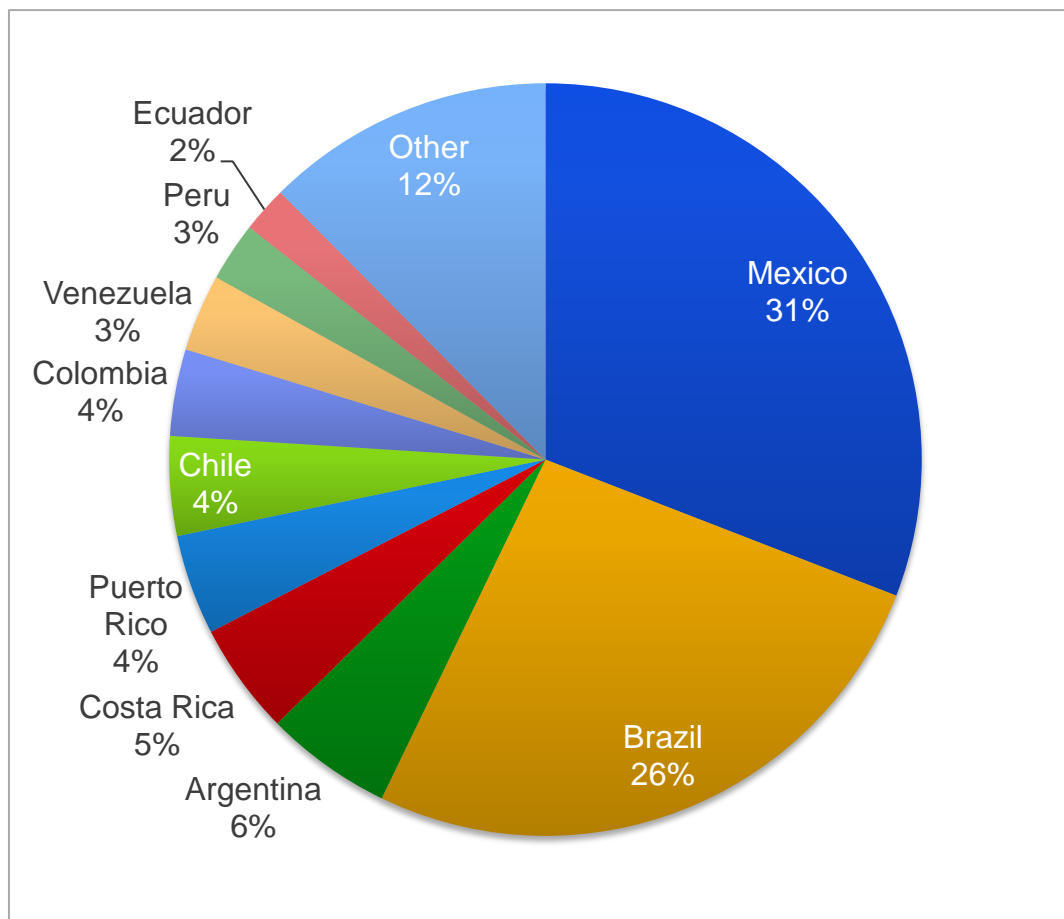

2010 Growth Rate

India	566%
South Korea	5139%
Japan	1199%
China	1460%
Indonesia	148%
Singapore	1429%
Thailand	1087%
Vietnam	377%
Hong Kong	977%
Saudi Arabia	198%

Google Confidential and Proprietary

Western Europe: 471% Traffic Growth in 2010

Traffic Distribution By Country

Source: AdMob Network, Dec 2010

2010 Growth Rate

United Kingdom	570%
France	515%
Germany	515%
Netherlands	850%
Italy	418%
Spain	713%
Sweden	927%
Switzerland	556%
Austria	575%
Denmark	978%

Google Confidential and Proprietary

Latin America: 256% Traffic Growth in 2010

Traffic Distribution By Country

Source: AdMob Network, Dec 2010

2010 Growth Rate

Mexico	140%
Brazil	1251%
Argentina	401%
Costa Rica	230%
Puerto Rico	310%
Chile	460%
Colombia	435%
Venezuela	228%
Peru	186%
Ecuador	140%

Google Confidential and Proprietary

Africa: 81% Traffic Growth in 2010

Traffic Distribution By Country

Source: AdMob Network, Dec 2010

2010 Growth Rate

Nigeria	133%
South Africa	-8%
Egypt	174%
Libya	0%
Sudan	2466%
Ghana	287%
Kenya	12%
Morocco	414%
Tanzania	69%
Tunisia	369%