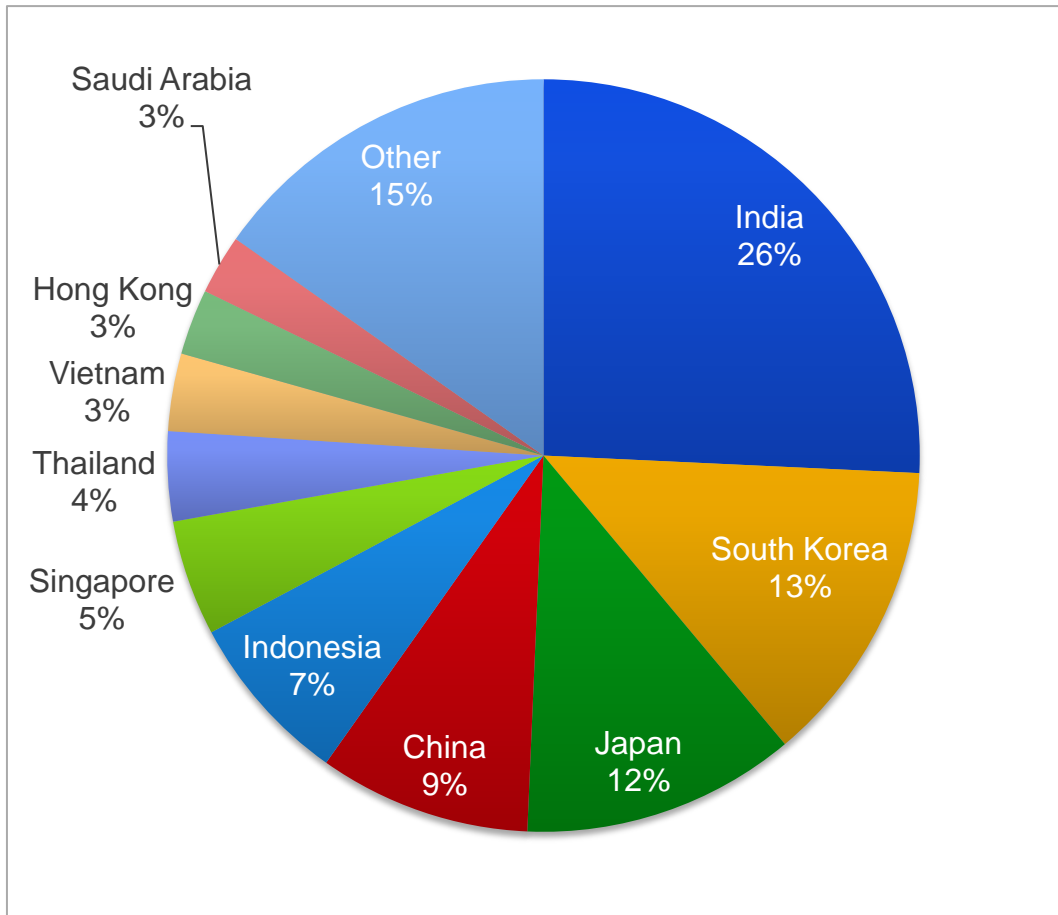

admob^{((()))}

by Google™

Regional Traffic Growth

January 2011

Worldwide: 347% Traffic Growth in 2010

Traffic Distribution By Region

2010 Growth Rate

North America	266%
Asia	564%
Western Europe	471%
Latin America	256%
Africa	81%
Oceania	363%
Eastern Europe	249%

North America: 266% Traffic Growth in 2010

Traffic Distribution By Country

2010 Growth Rate

United States	266%
Canada	264%

Asia: 564% Traffic Growth in 2010

Traffic Distribution By Country

Source: AdMob Network, Dec 2010

2010 Growth Rate

India	566%
South Korea	5139%
Japan	1199%
China	1460%
Indonesia	148%
Singapore	1429%
Thailand	1087%
Vietnam	377%
Hong Kong	977%
Saudi Arabia	198%

Google Confidential and Proprietary

Western Europe: 471% Traffic Growth in 2010

Traffic Distribution By Country

Source: AdMob Network, Dec 2010

2010 Growth Rate

United Kingdom	570%
France	515%
Germany	515%
Netherlands	850%
Italy	418%
Spain	713%
Sweden	927%
Switzerland	556%
Austria	575%
Denmark	978%